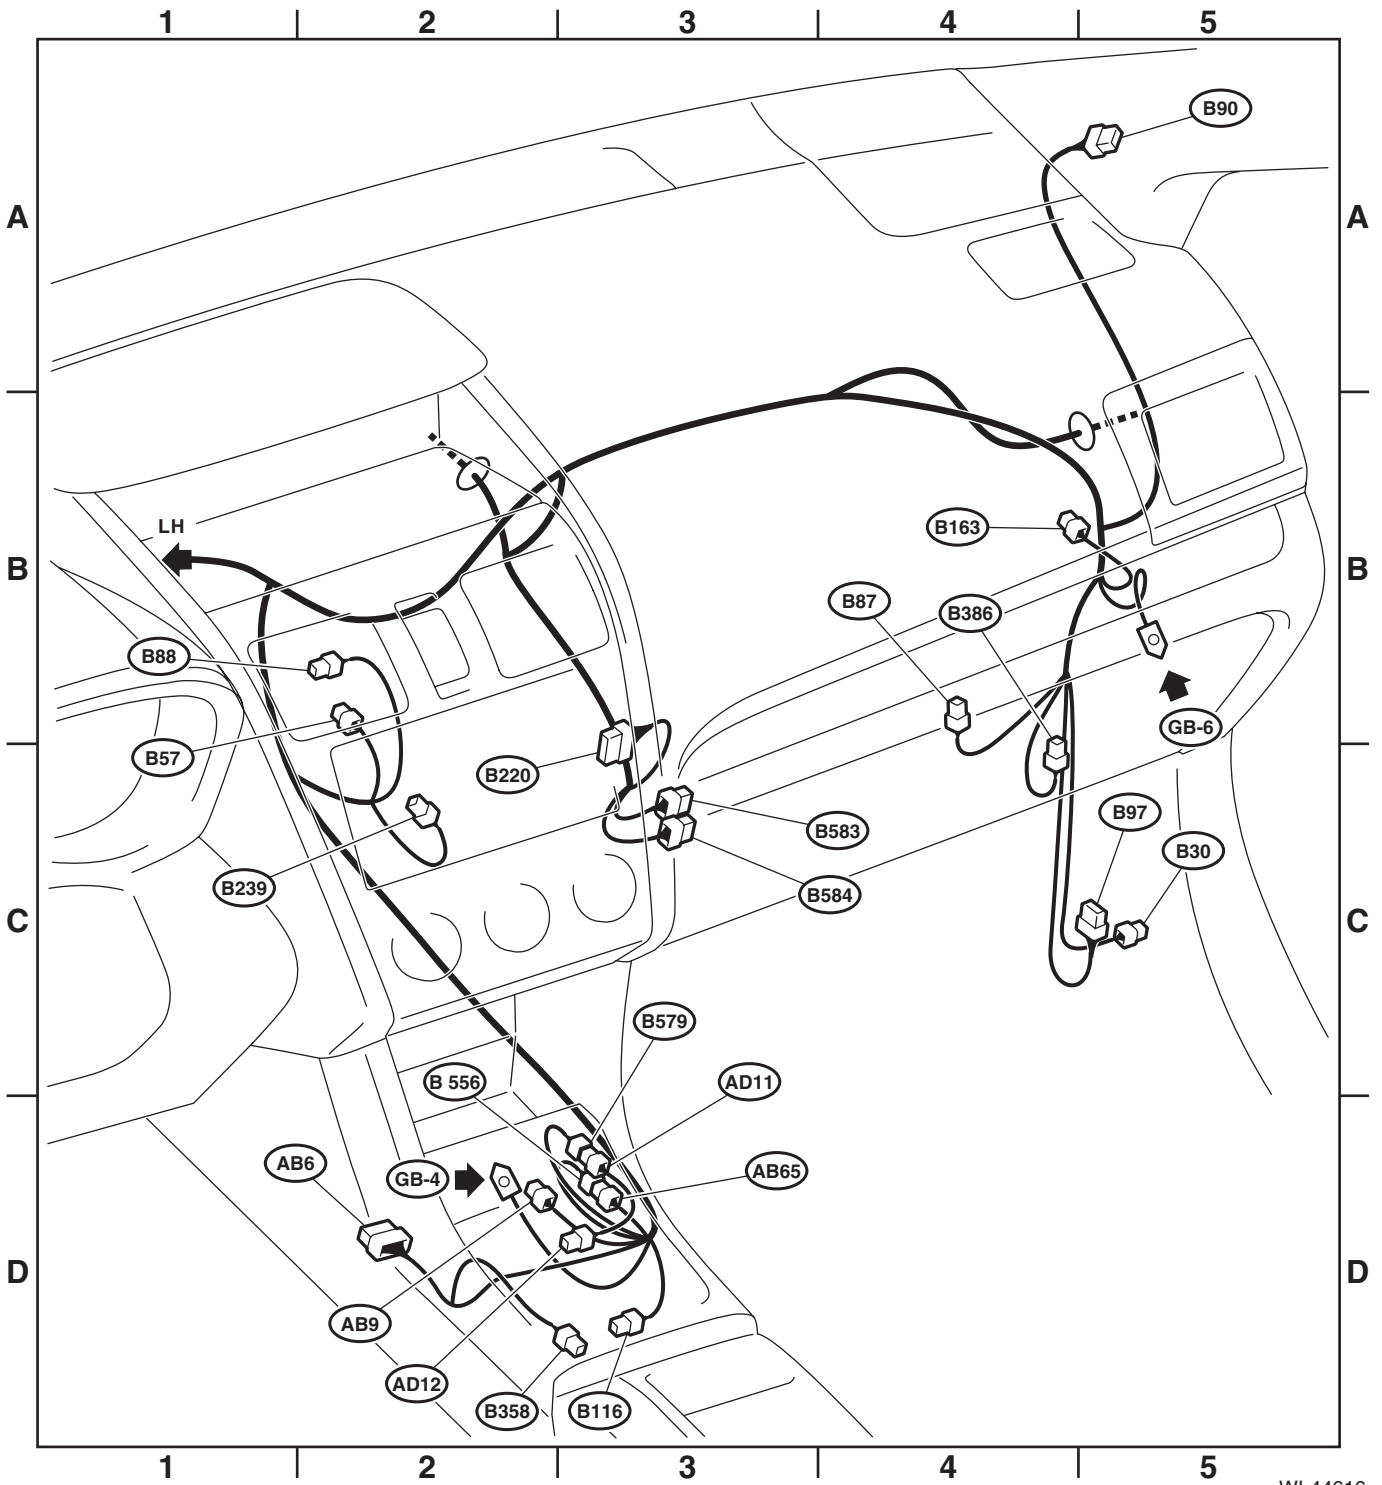

Bulkhead Wiring Harness (In Compartment) RH

WIRING SYSTEM

64. Bulkhead Wiring Harness (In Compartment) RH

A: LOCATION

1. ENGINE TYPE FA

Connector				Connecting to	
No.	Pole	Color	Area	No.	Description
AB6	30	Y	D-2		Airbag CM
AB9	4	Y	D-2		Passenger's airbag module
AB65	2	★	D-3	B556	Bulkhead wiring harness
AD11	2	★	D-3	B579	
AD12	3	★	D-3		Keyless access interior antenna (front)
B30	8	B	C-5	D1	Front door cord RH
B57	4	★	B-2		Power transistor
B87	2	★	B-4		Blower motor
B88	2	BR	B-2		Evaporator sensor
B90	17	GR	A-5	R50	Roof cord
B97	20	★	C-5	R1	Rear wiring harness RH
B116	8	★	D-3		Select lever
B163	6	B	B-4		Intake door actuator
B220	44	★	B-3		Relay holder
B239	6	★	C-2		Air mix door actuator RH
B358	2	★	D-3		Select lever illumination
B386	4	★	C-4		Blower motor relay
B556	2	★	D-3	AB65	Airbag wiring harness
B579	2	★	D-3	AD11	Keyless access interior antenna adapter cord
B583	12	★	C-3	i237	Instrument panel wiring harness
B584	20	★	C-3	i238	

★ : White or natural color

Bulkhead Wiring Harness (In Compartment) RH

WIRING SYSTEM

WI-44616