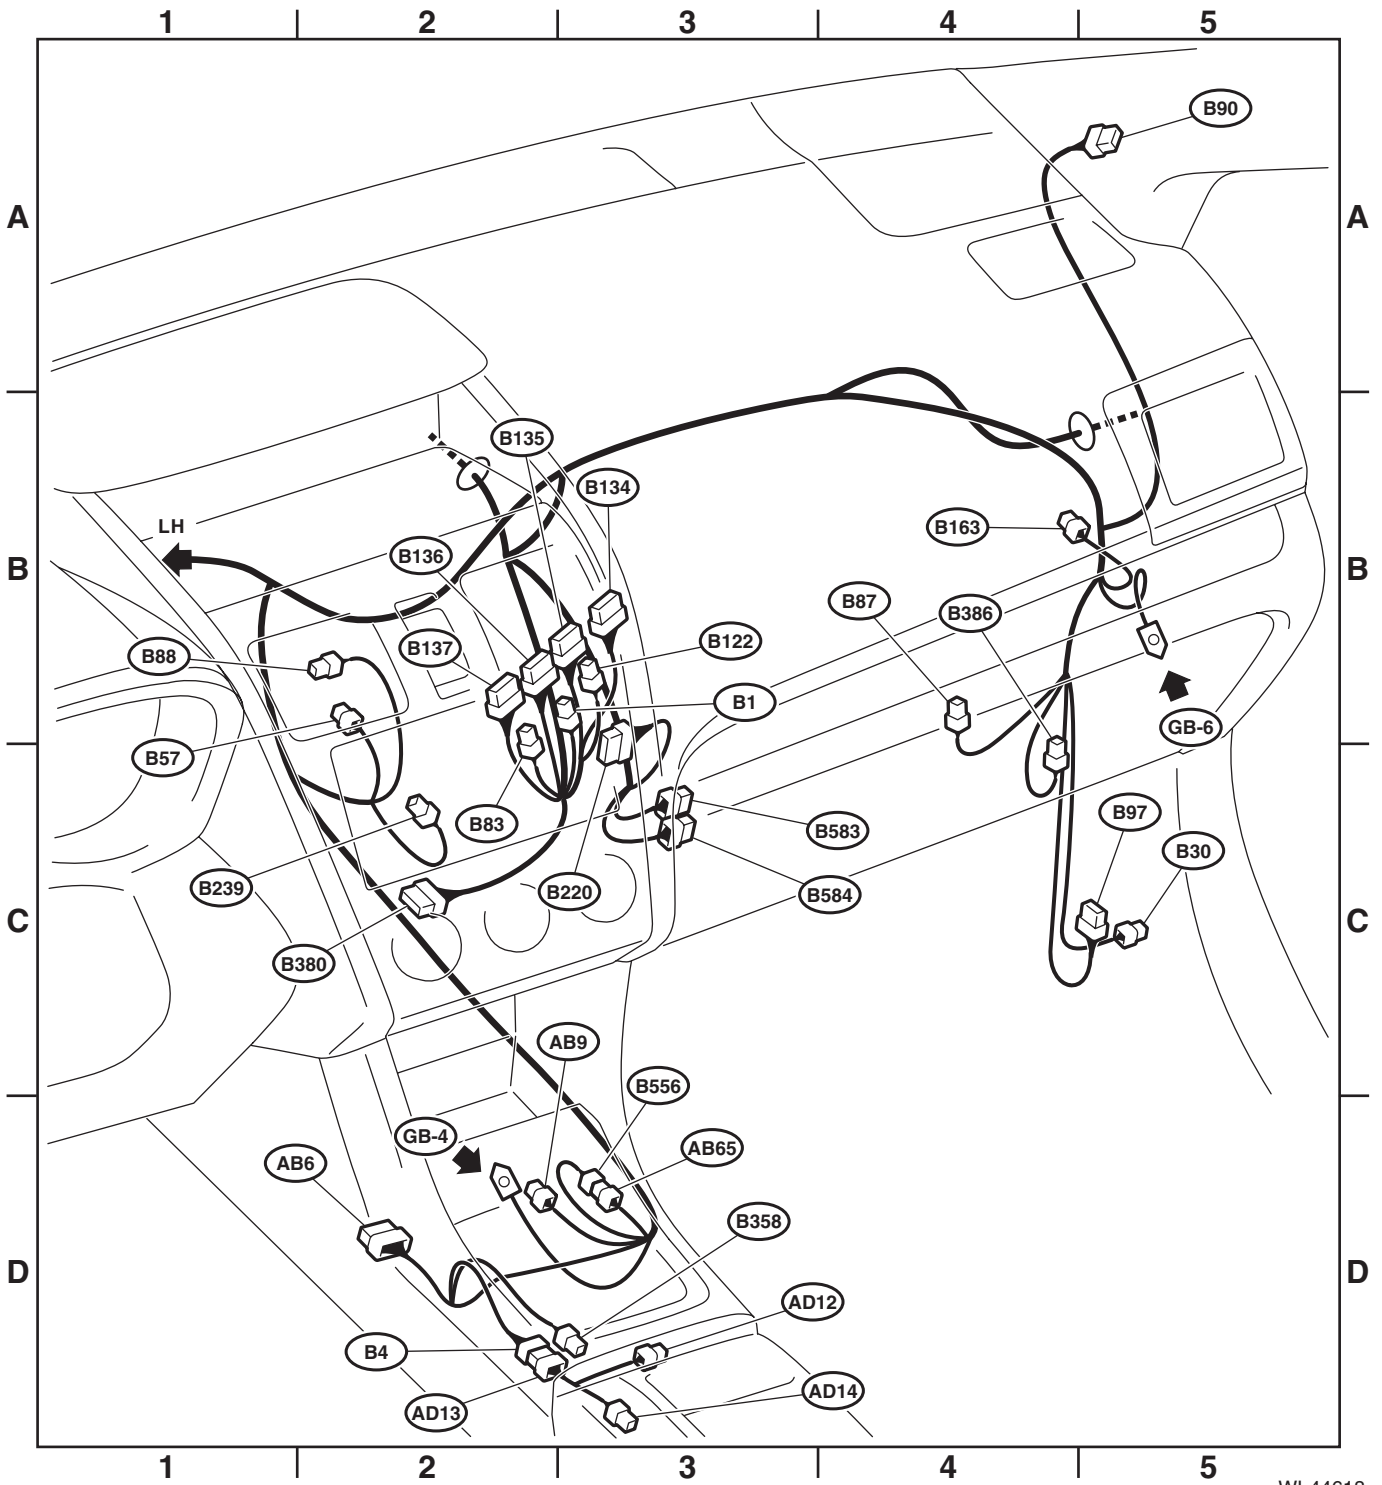

Bulkhead Wiring Harness (In Compartment) RH

WIRING SYSTEM

2. ENGINE TYPE EJ

Connector				Connecting to	
No.	Pole	Color	Area	No.	Description
AB6	30	Y	D-2		Airbag CM
AB9	4	Y	D-2		Passenger's airbag module
AB65	2	★	D-3	B556	Bulkhead wiring harness
AD12	3	★		D-3	Keyless access interior antenna (front)
AD13	10	GR	B4	D-2	Bulkhead wiring harness
AD14	2	★		D-3	STI illumination
B1	6	★	B-3		J/C
B4	10	B	D-2	AD13	Inside front antenna adapter cord
B30	8	B	C-5	D1	Front door cord RH
B57	4	★	B-2		Power transistor
B83	6	★	B-2		J/C
B87	2	★	B-4		Blower motor
B88	2	BR	B-2		Evaporator sensor
B90	17	GR	A-5	R50	Roof cord
B97	20	★	C-5	R1	Rear wiring harness RH
B122	8	★	B-3		J/C
B134	34	★	B-3		ECM
B135	35	★	B-3		
B136	35	★	B-2		
B137	31	★	B-2		
B163	6	B	B-4		Intake door actuator
B220	44	★	B-3		Relay holder
B239	6	★	C-2		Air mix door actuator RH
B358	2	★	D-3		Select lever illumination
B380	32	★	C-2		DCCD CM
B386	4	★	C-4		Blower motor relay
B556	2	★	D-3	AB65	Airbag wiring harness
B583	12	★	C-3	i237	Instrument panel wiring harness
B584	20	★	C-3	i238	

★ : White or natural color

Bulkhead Wiring Harness (In Compartment) RH

WIRING SYSTEM

WI-44618